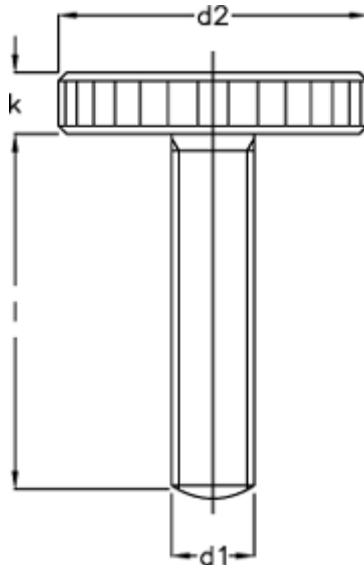

Article number: 20701642

Description: E+G Flat knurled thumb screw DIN 653-M8-30

Measures

d1 = M8

d2 = 30

K = 6.0

Length l = 30